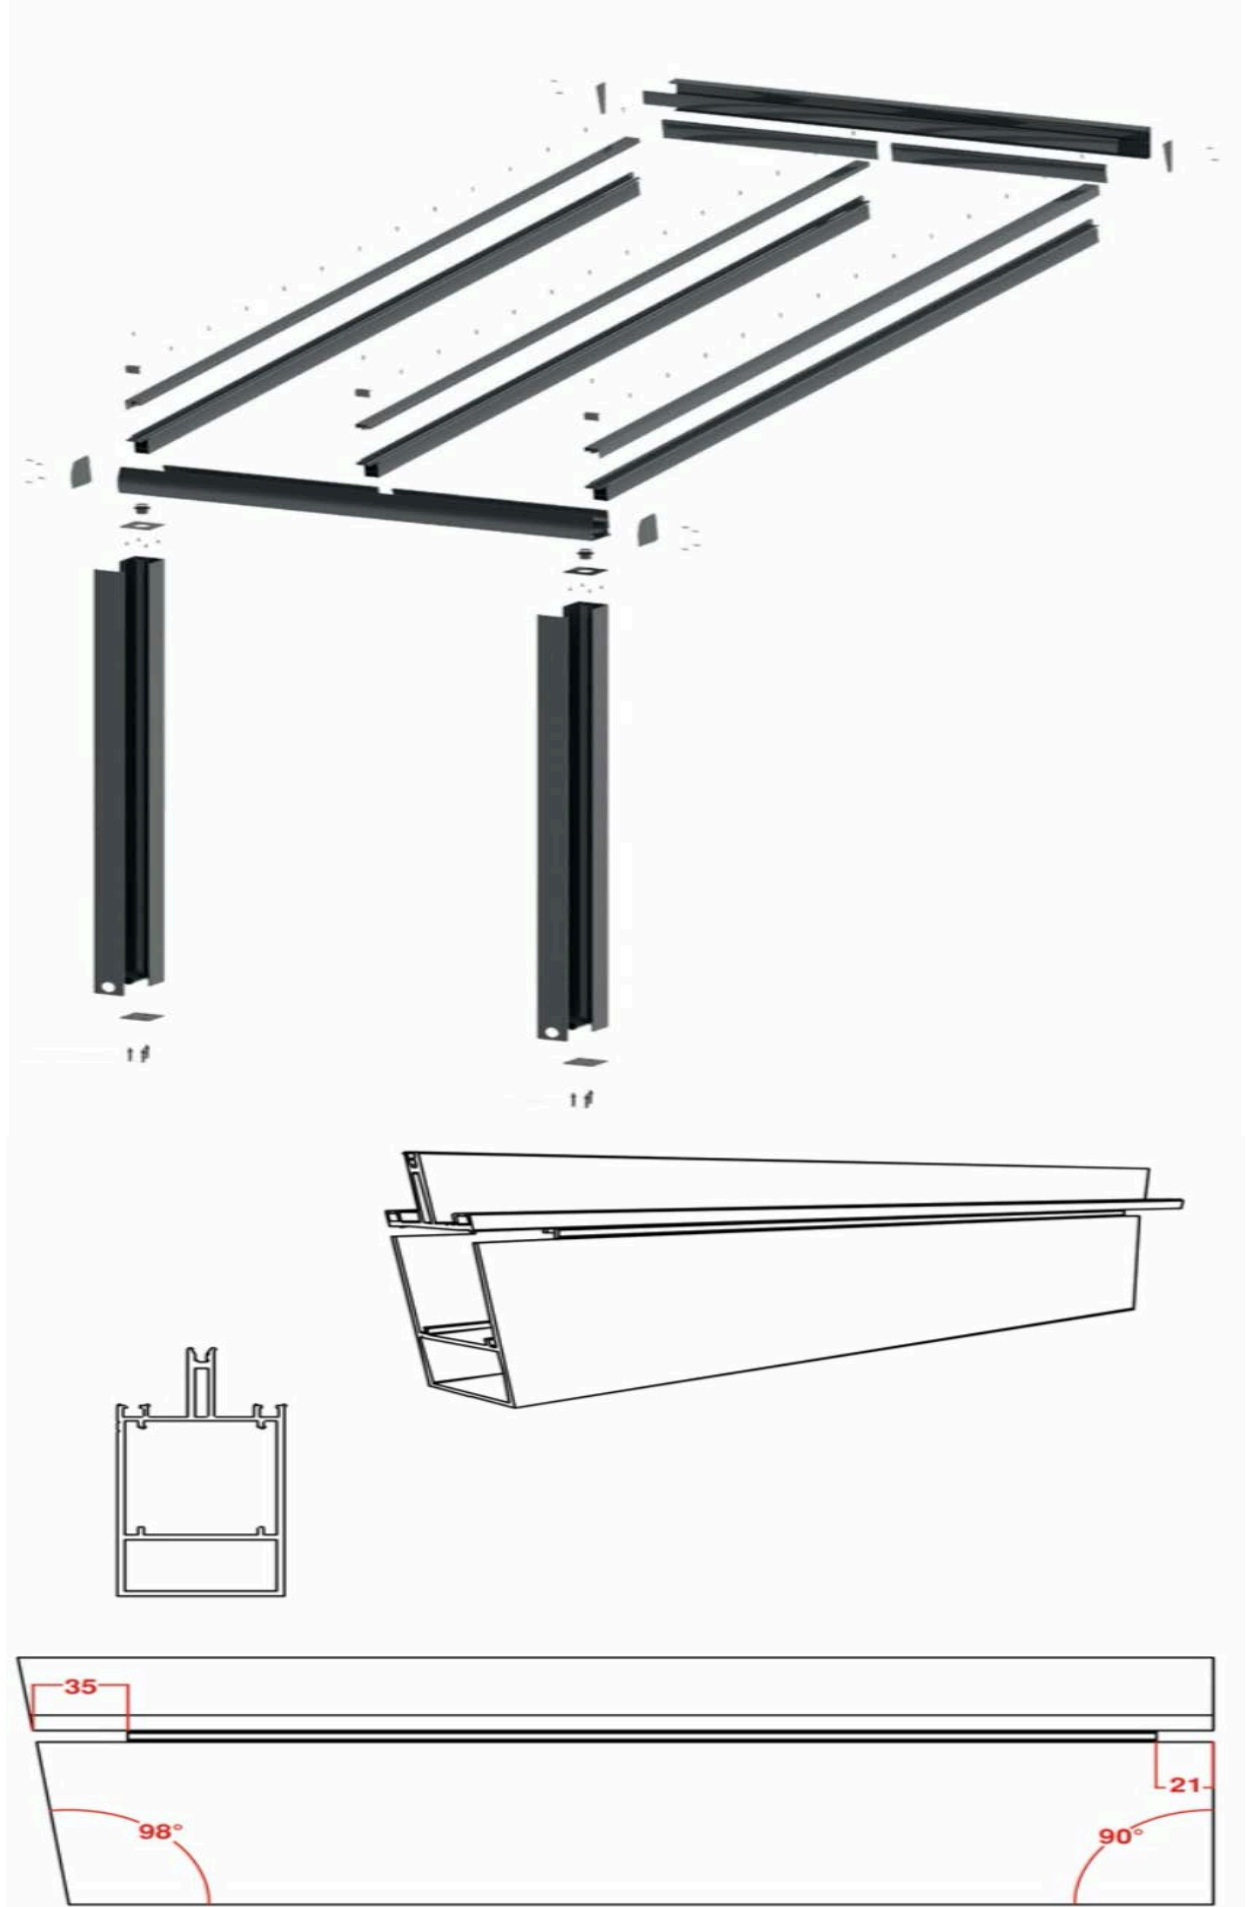

CAM TAVAN SİSTEMİ / WINTER GARDEN SYSTEM