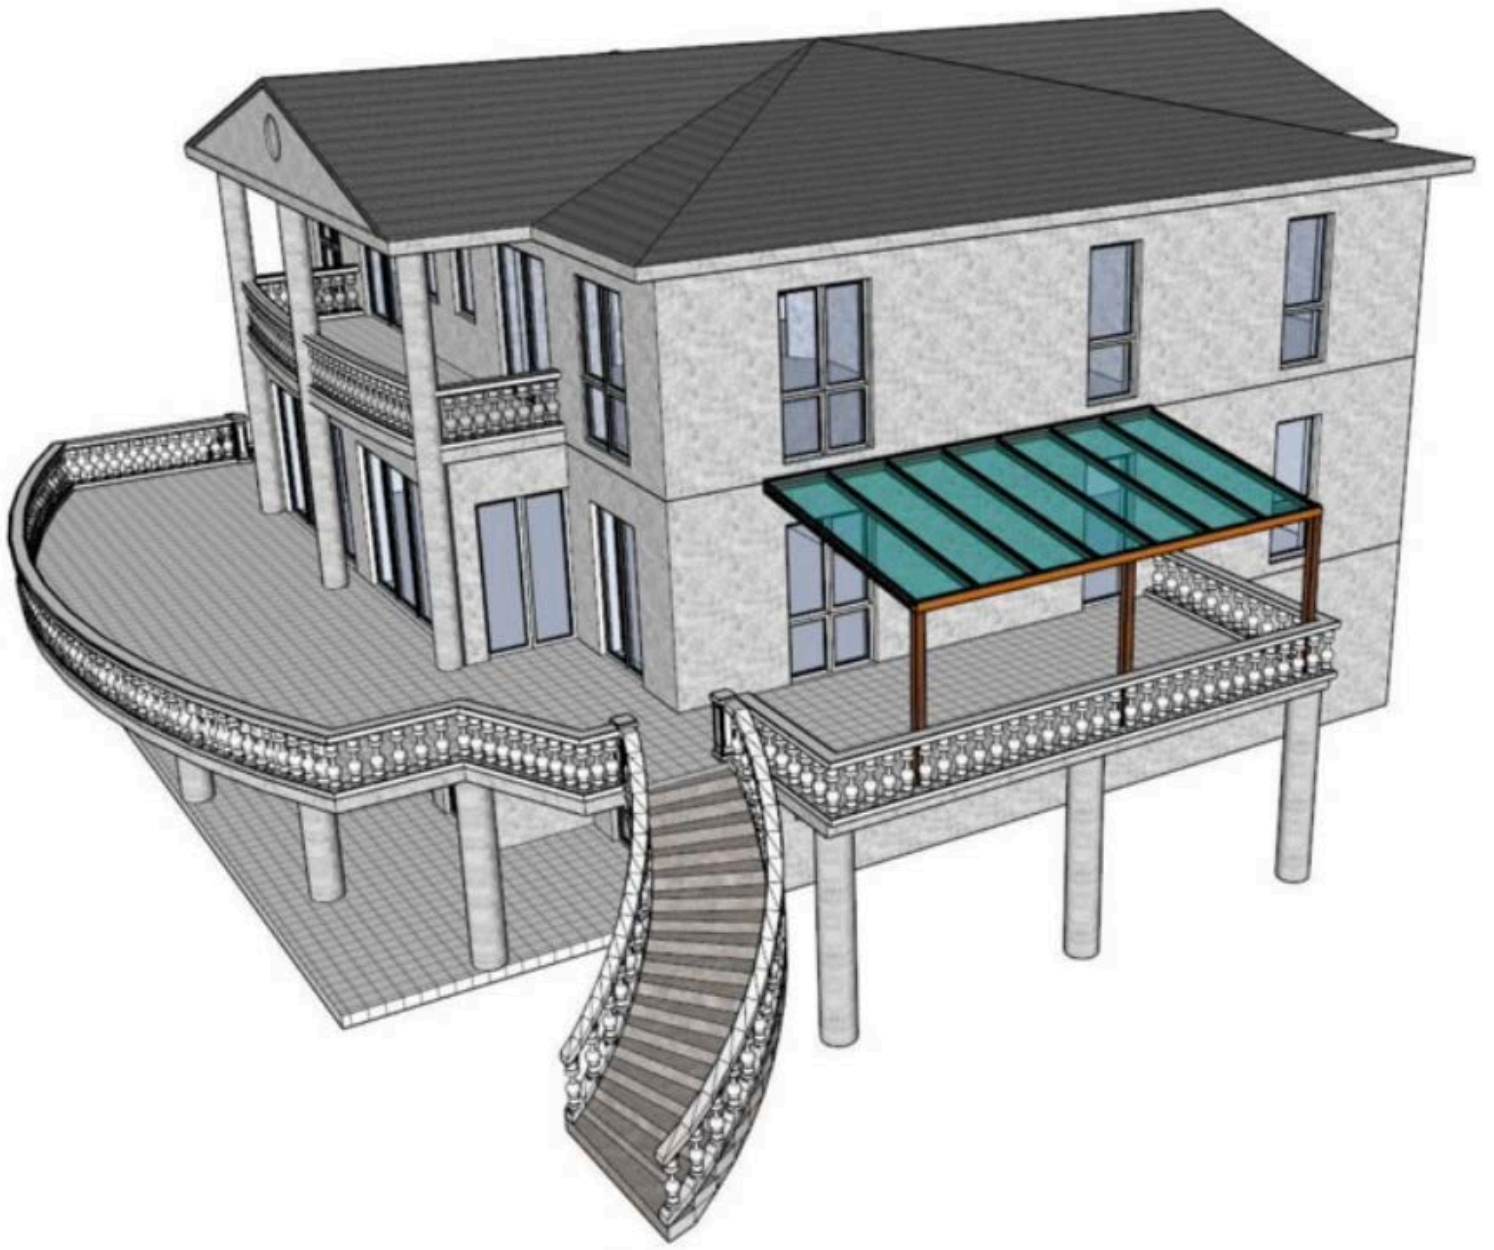

ConreQ

WINTER GARDEN SYSTEM CATALOG

WINTER GARDEN

CAM TAVAN SİSTEMİ / WINTER GARDEN SYSTEM

Duvar Bağlantı Profili
Wall Connection Profile

Profile Nr : 2004

Weight kg/m: 2,555

Cam Tutucu Profili
Glass Holder Profile

Profile Nr : 2005

Weight kg/m: 3,230

Kapak Profili
Cover Profile

Profile Nr : 2007

Weight kg/m: 0,925

Kapak Profili (Sağ ve Sol)
Cover Profile (Left and Right)

Profile Nr : 2008

Weight kg/m: 1,060

CAM TAVAN SİSTEMİ / WINTER GARDEN SYSTEM

Ayak Profili
Column Profile

Profile Nr : 2009

Weight kg/m: 3,050

Ayak Kapak Profili
Column Cover Profile

Profile Nr : 2010

Weight kg/m: 1,025

Kapak Çıta Profili
*Cover Profile for Groove and Wall
Connection Profile*