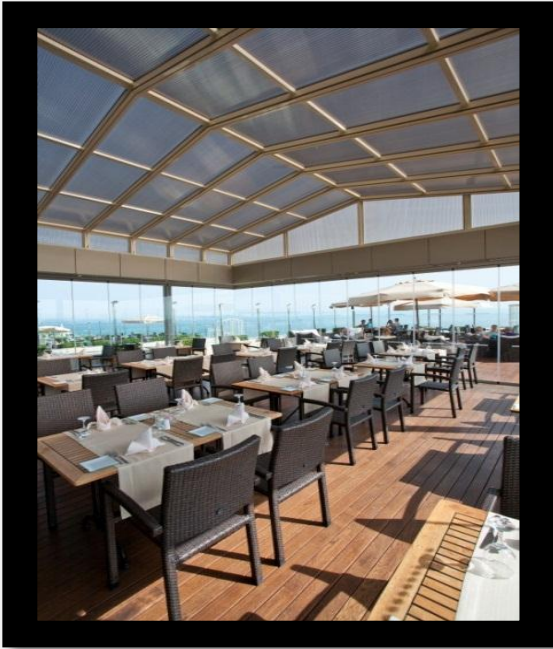

With our custom-designed Kinetic Architecture Systems, whether for private or for commercial purposes, we transform any kind of outdoor space into an enclosed, transparent one in a stylish and functional manner.

SunRoof System

Our Retractable Roof Systems offer protection from sun, UV rays, wind, rain, snow, humidity and noise:

- ✓Sun: Products like our Retractable Roof Systems provide a high protection from sun, UV rays and sun's rays. More over, this feature is ideal for sunroom. In summer, retractable roofs are the ideal solution for hospitality industry such as restaurants, hotels, camping, bars and swimming pools.
- ✓Long Lasting: Kayzen Enclosure System is made of aluminum profiles that never rust;

SunRoof System

SunRoof System

SunRoof System

SunRoof System

- ✓ Protects from wind, cold and rain.
- ✓ Gives you the chance to chose when to be covered and when to enjoy the open air in only seconds.
- ✓ Unlimited choice of colours

SunRoof System

The Telescopic System consists of a fixed and a modular structure. Movable modules are retracted into the fixed module manually or with the help of an engine.

Technical Features

- The aluminium arches of the system used as carriers are made of specially alloyed high-strength aluminium.
- The distance between the carrier arches range between 105 cm, 125 cm, 160 cm and 210 cm, depending on the load to be carried by the system.
- The plates that make up the vertical sides of the barrel-roof closure systems can be pushed up to 3 metres, so that they slide up under the other plate. This brings additional mobility to the working principle of our telescopic system.
- The system moves on specially manufactured stainless, anodized aluminium rails.
- The aluminium materials used in the system can be painted in any RAL colour with electrostatic powder paint.