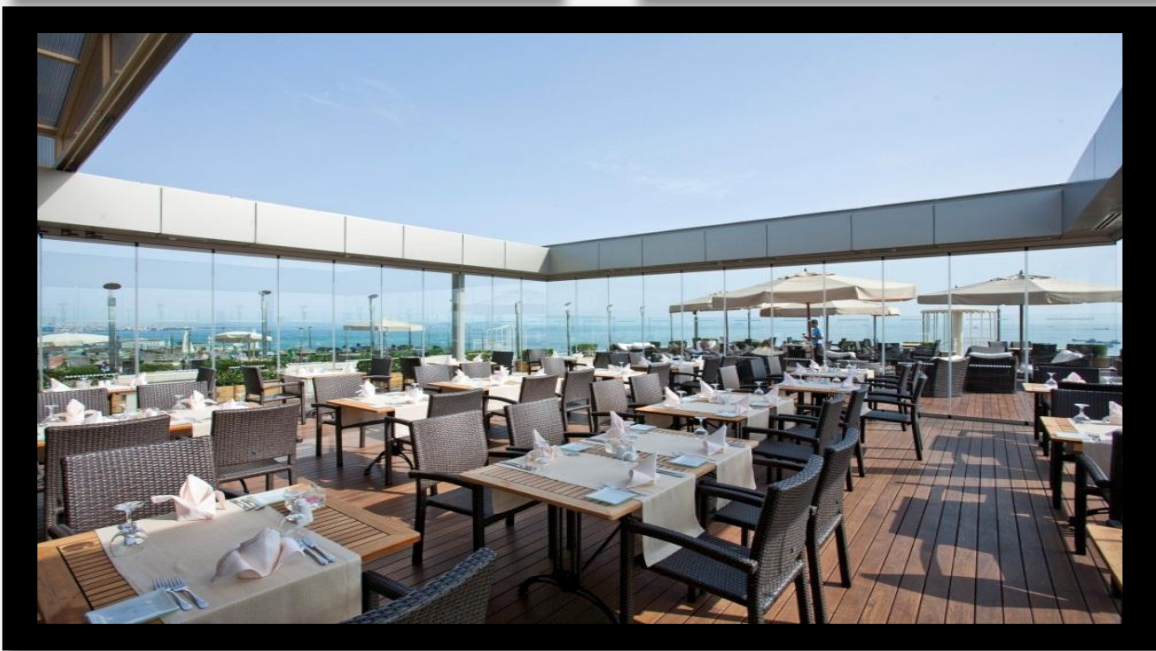

Telescopic System