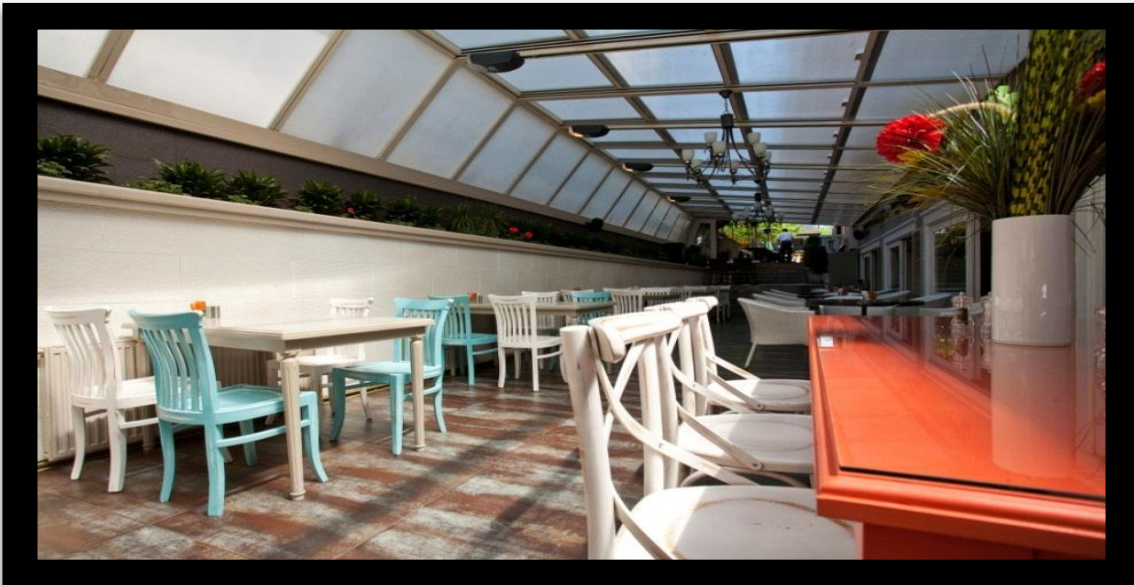

With our custom-designed Kinetic Architecture Systems, whether for private or for commercial purposes, we transform any kind of outdoor space into an enclosed, transparent one in a stylish and functional manner.

This system is comprised of lean-to (mono-pitch) roof, gable roof and hipped roof forms.

Technical Features

- Special aluminium profiles are used in the production of the system and polycarbonate or glass materials are used as the covering material.
- Thanks to the special aluminium profiles, a separate carrier construction is no longer necessary, your living spaces acquire a more aesthetic look and the construction cost is reduced.
- The intervals of the perpendicular axes of the system can be made 105 cm, 125 cm, 160 cm, 210 cm or 300 cm.
- The roof panels can be retracted at the ratios of 100%, 80%, 75%, 66% or 50%, they can be opened and closed manually, powered and with a remote control.
- The system can be opened from the ridge downwards as well as from the bottom upwards, towards the ridge.

SunRoof System

Our Retractable Roof Systems offer protection from sun, UV rays, wind, rain, snow, humidity and noise:

- ✓Sun: Products like our Retractable Roof Systems provide a high protection from sun, UV rays and sun's rays. More over, this feature is ideal for sunroom. In summer, retractable roofs are the ideal solution for hospitality industry such as restaurants, hotels, camping, bars and swimming pools.
- ✓Long Lasting: Kayzen Enclosure System is made of aluminum profiles that never rust;