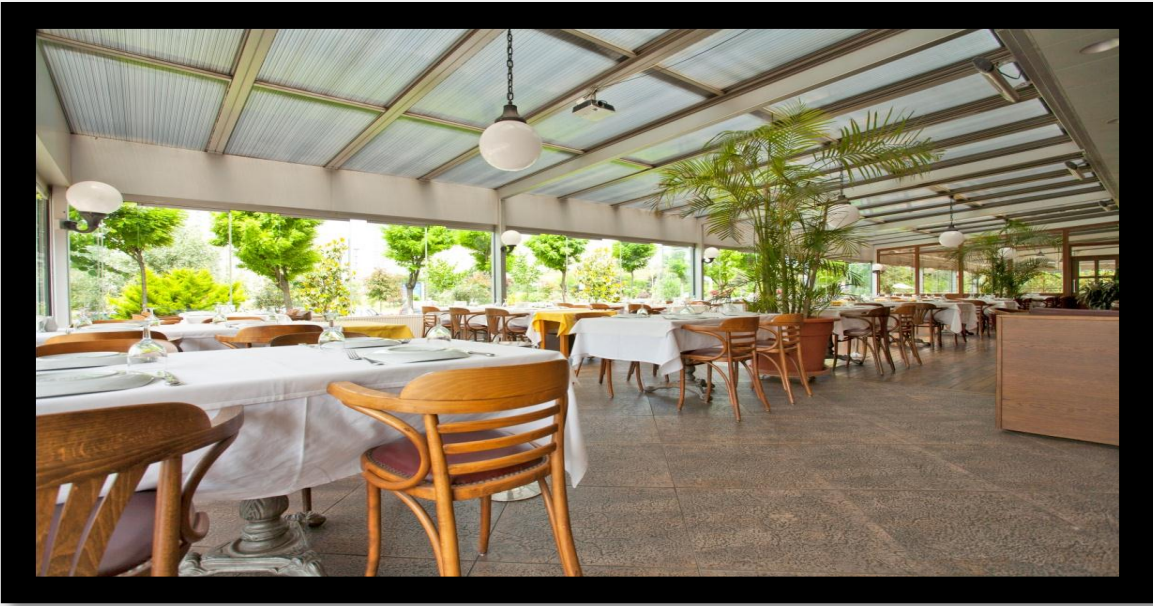

SunRoof System