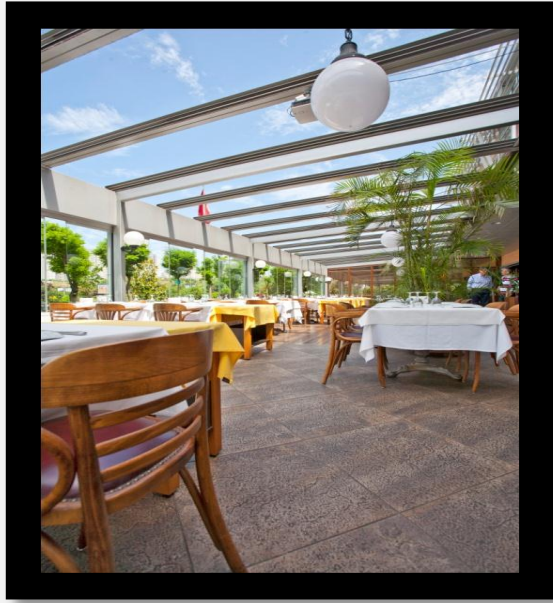

SunRoof System