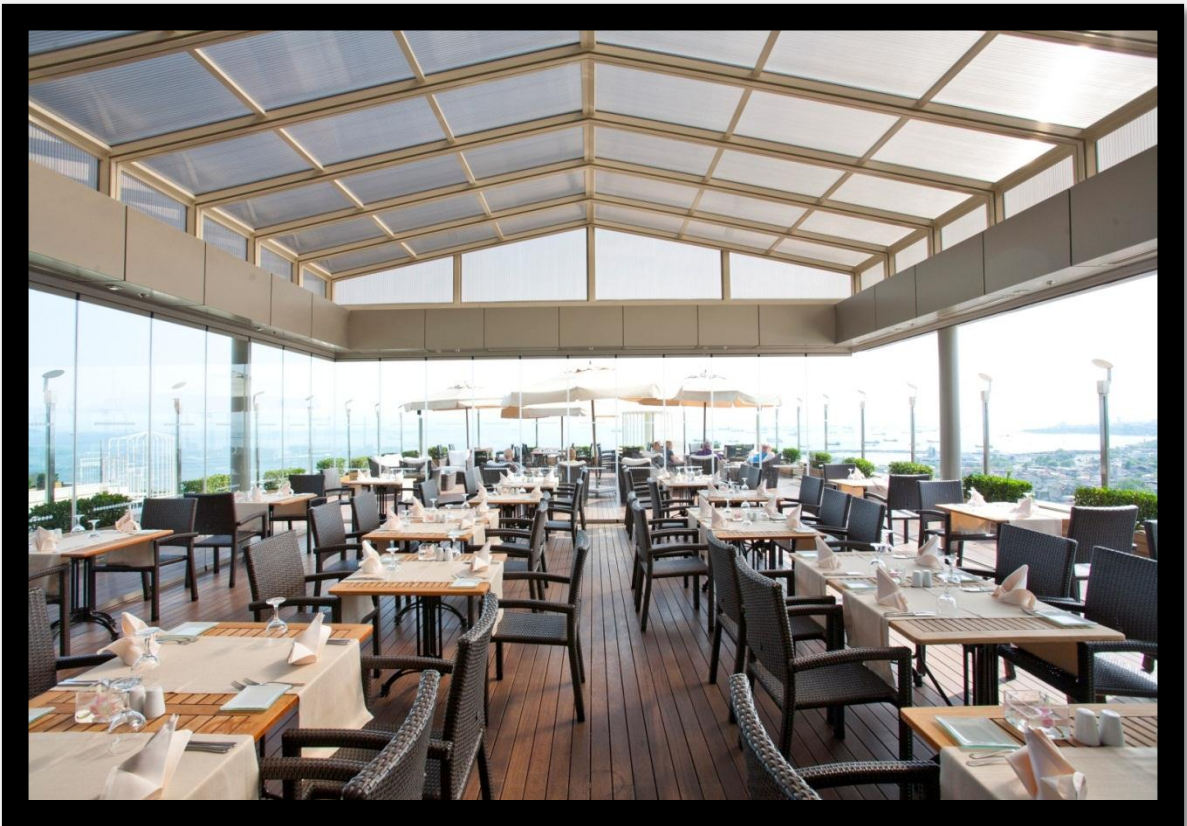

The Telescopic System consists of a fixed and a modular structure. Movable modules are retracted into the fixed module manually or with the help of an engine.

Technical Features

- The aluminium arches of the system used as carriers are made of specially alloyed high-strength aluminium.
- The distance between the carrier arches range between 105 cm, 125 cm, 160 cm and 210 cm, depending on the load to be carried by the system.
- The plates that make up the vertical sides of the barrel-roof closure systems can be pushed up to 3 metres, so that they slide up under the other plate. This brings additional mobility to the working principle of our telescopic system.
- The system moves on specially manufactured stainless, anodized aluminium rails.
- The aluminium materials used in the system can be painted in any RAL colour with electrostatic powder paint.