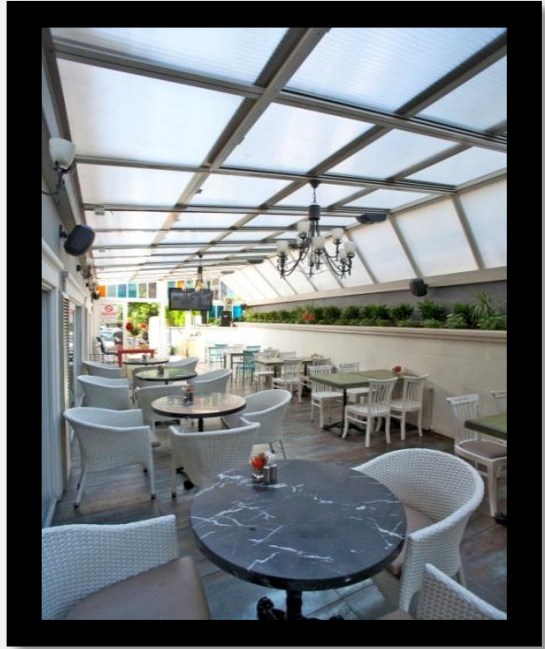

This system is comprised of lean-to (mono-pitch) roof, gable roof and hipped roof forms.

Technical Features

- Special aluminium profiles are used in the production of the system and polycarbonate or glass materials are used as the covering material.
- Thanks to the special aluminium profiles, a separate carrier construction is no longer necessary, your living spaces acquire a more aesthetic look and the construction cost is reduced.
- The intervals of the perpendicular axes of the system can be made 105 cm, 125 cm, 160 cm, 210 cm or 300 cm.
- The roof panels can be retracted at the ratios of 100%, 80%, 75%, 66% or 50%, they can be opened and closed manually, powered and with a remote control.
- The system can be opened from the ridge downwards as well as from the bottom upwards, towards the ridge.

SunRoof System

Our Retractable Roof Systems offer protection from sun, UV rays, wind, rain, snow, humidity and noise:

- ✓Sun: Products like our Retractable Roof Systems provide a high protection from sun, UV rays and sun's rays. More over, this feature is ideal for sunroom. In summer, retractable roofs are the ideal solution for hospitality industry such as restaurants, hotels, camping, bars and swimming pools.
- ✓Long Lasting: Kayzen Enclosure System is made of aluminum profiles that never rust;