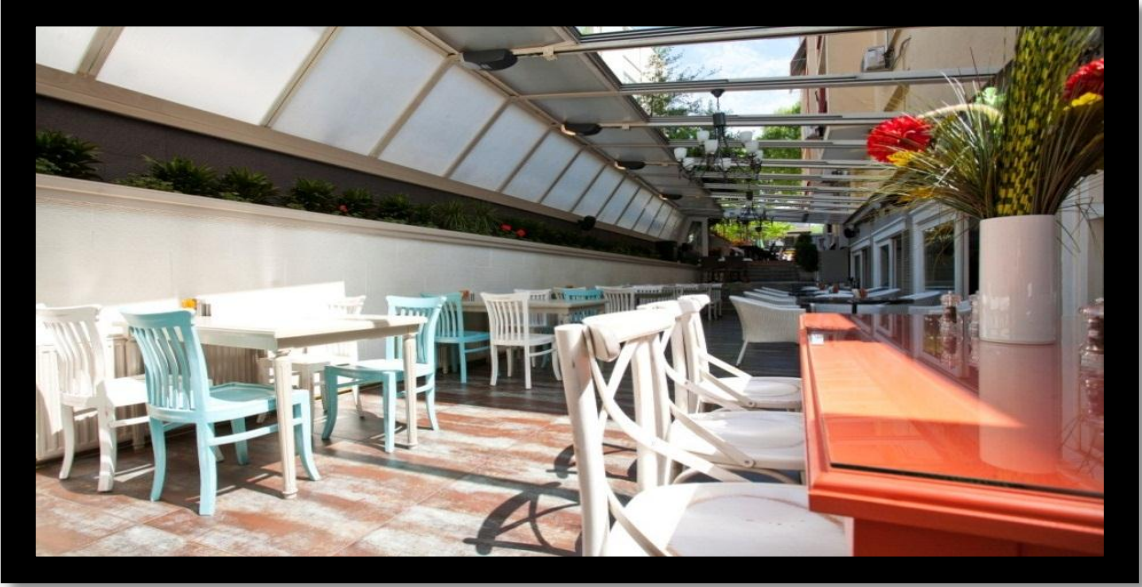

With our custom-designed Kinetic Architecture Systems, whether for private or for commercial purposes, we transform any kind of outdoor space into an enclosed, transparent one in a stylish and functional manner.

This system is comprised of lean-to (mono-pitch) roof, gable roof and hipped roof forms.

Technical Features

- Special aluminium profiles are used in the production of the system and polycarbonate or glass materials are used as the covering material.
- Thanks to the special aluminium profiles, a separate carrier construction is no longer necessary, your living spaces acquire a more aesthetic look and the construction cost is reduced.
- The intervals of the perpendicular axes of the system can be made 105 cm, 125 cm, 160 cm, 210 cm or 300 cm.
- The roof panels can be retracted at the ratios of 100%, 80%, 75%, 66% or 50%, they can be opened and closed manually, powered and with a remote control.
- The system can be opened from the ridge downwards as well as from the bottom upwards, towards the ridge.

SunRoof System

Our Retractable Roof Systems offer protection from sun, UV rays, wind, rain, snow, humidity and noise:

- ✓Sun: Products like our Retractable Roof Systems provide a high protection from sun, UV rays and sun's rays. More over, this feature is ideal for sunroom. In summer, retractable roofs are the ideal solution for hospitality industry such as restaurants, hotels, camping, bars and swimming pools.
- ✓Long Lasting: Kayzen Enclosure System is made of aluminum profiles that never rust;