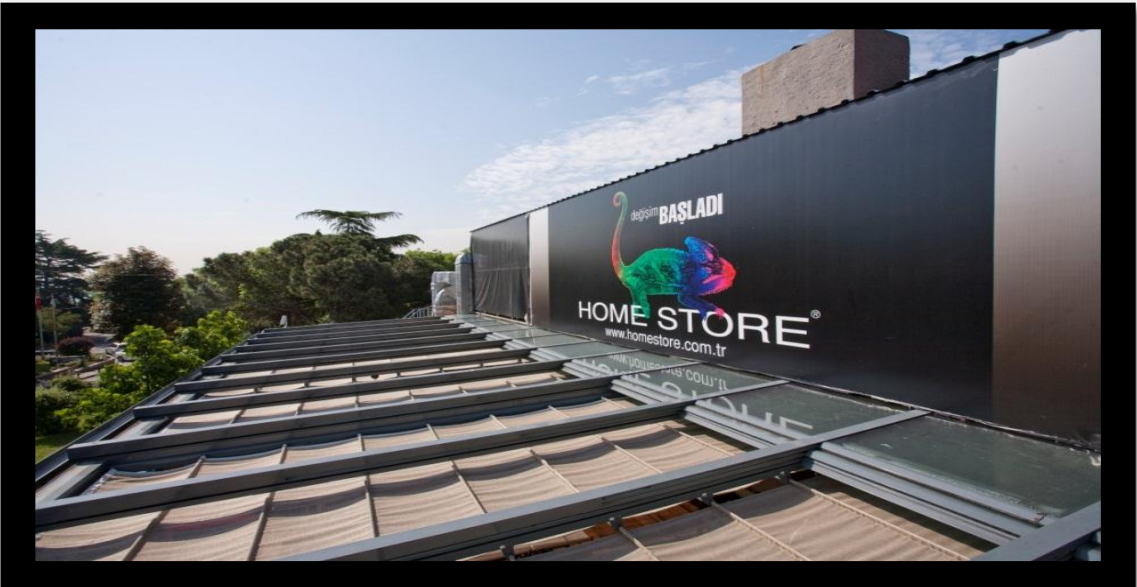

SunRoof System