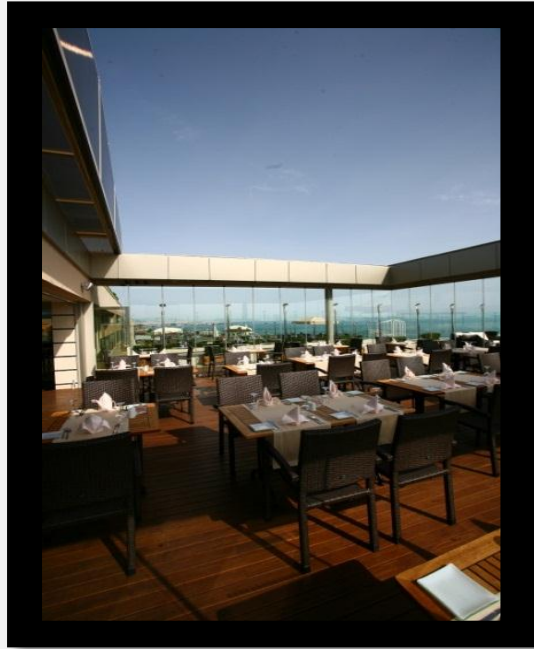

With our custom-designed Kinetic Architecture Systems, whether for private or for commercial purposes, we transform any kind of outdoor space into an enclosed, transparent one in a stylish and functional manner.

SunRoof System

The Telescopic System consists of a fixed and a modular structure. Movable modules are retracted into the fixed module manually or with the help of an engine.

Technical Features

- The aluminium arches of the system used as carriers are made of specially alloyed high-strength aluminium.
- The distance between the carrier arches range between 105 cm, 125 cm, 160 cm and 210 cm, depending on the load to be carried by the system.
- The plates that make up the vertical sides of the barrel-roof closure systems can be pushed up to 3 metres, so that they slide up under the other plate. This brings additional mobility to the working principle of our telescopic system.
- The system moves on specially manufactured stainless, anodized aluminium rails.
- The aluminium materials used in the system can be painted in any RAL colour with electrostatic powder paint.