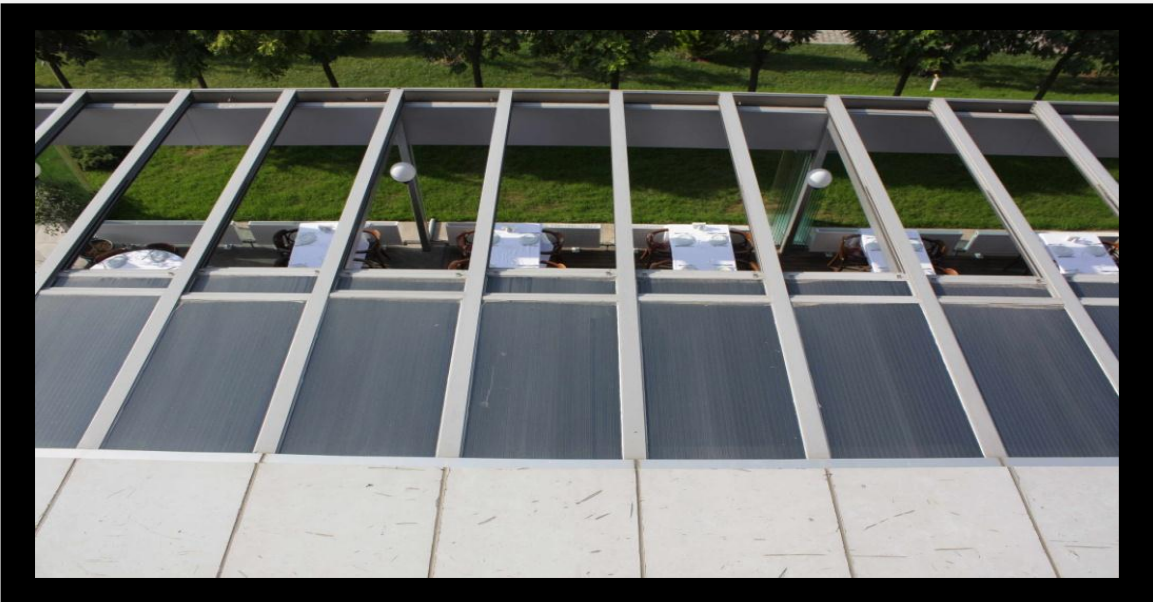

SunRoof System

Our Retractable Roof Systems offer protection from sun, UV rays, wind, rain, snow, humidity and noise:

- ✓Sun: Products like our Retractable Roof Systems provide a high protection from sun, UV rays and sun's rays. More over, this feature is ideal for sunroom. In summer, retractable roofs are the ideal solution for hospitality industry such as restaurants, hotels, camping, bars and swimming pools.
- ✓Long Lasting: Kayzen Enclosure System is made of aluminum profiles that never rust;

SunRoof System

SunRoof System

SunRoof System

SunRoof System

- ✓ Protects from wind, cold and rain.
- ✓ Gives you the chance to chose when to be covered and when to enjoy the open air in only seconds.
- ✓ Unlimited choice of colours

SunRoof System

The Telescopic System consists of a fixed and a modular structure. Movable modules are retracted into the fixed module manually or with the help of an engine.

Technical Features

- The aluminium arches of the system used as carriers are made of specially alloyed high-strength aluminium.
- The distance between the carrier arches range between 105 cm, 125 cm, 160 cm and 210 cm, depending on the load to be carried by the system.
- The plates that make up the vertical sides of the barrel-roof closure systems can be pushed up to 3 metres, so that they slide up under the other plate. This brings additional mobility to the working principle of our telescopic system.
- The system moves on specially manufactured stainless, anodized aluminium rails.
- The aluminium materials used in the system can be painted in any RAL colour with electrostatic powder paint.