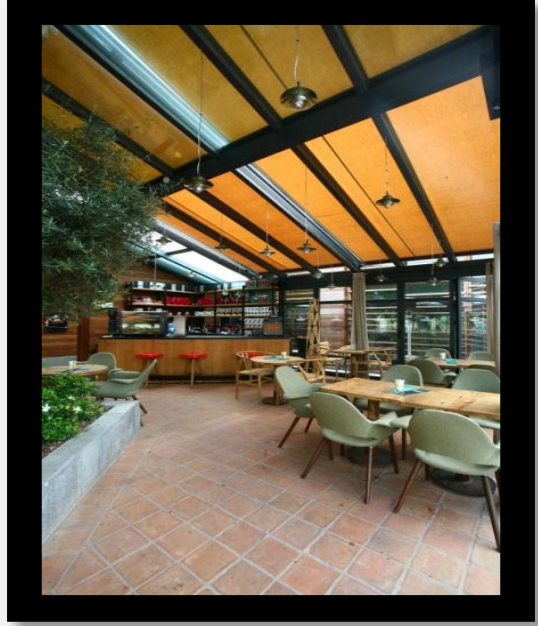

They can easily be used in private properties, cafeterias and restaurants, hotels, shopping centers, wedding halls, swimming pools, aqua parks or industrial areas.

Based on CONREQ philosophy, the mission of our experienced staff, which has been focused on precision, quality and customer satisfaction for 20 years, is to create high-standard, environmentally sensitive spaces in which you can spend pleasant time with loved ones in all four seasons by carrying the comforts of your home outdoors and to increase your quality of life.

This system is comprised of lean-to (mono-pitch) roof, gable roof and hipped roof forms.

Technical Features

- Special aluminium profiles are used in the production of the system and polycarbonate or glass materials are used as the covering material.
- Thanks to the special aluminium profiles, a separate carrier construction is no longer necessary, your living spaces acquire a more aesthetic look and the construction cost is reduced.
- The intervals of the perpendicular axes of the system can be made 105 cm, 125 cm, 160 cm, 210 cm or 300 cm.
- The roof panels can be retracted at the ratios of 100%, 80%, 75%, 66% or 50%, they can be opened and closed manually, powered and with a remote control.
- The system can be opened from the ridge downwards as well as from the bottom upwards, towards the ridge.