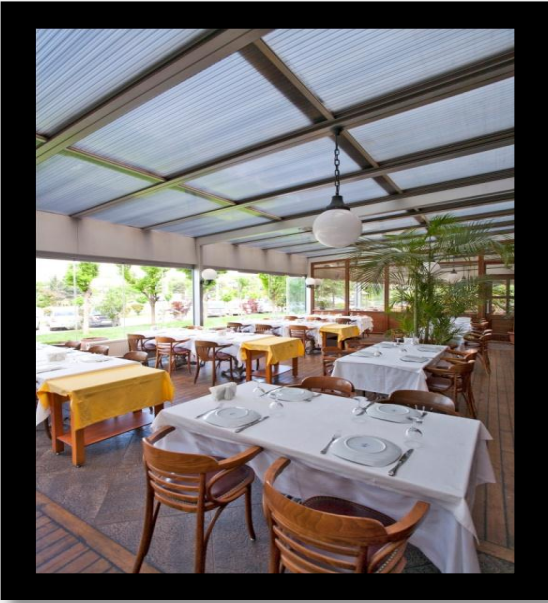

SunRoof System