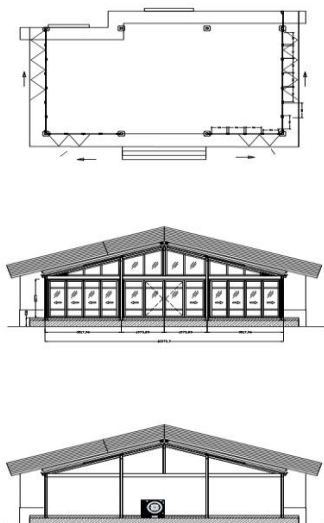

Since 2014, with its experience in various fields of construction and project implementation, CONREQ Enclosure Systems provides manufacturing, sales, project design and installation services for swimming pool enclosures, retractable roof systems, winter gardens and aluminum beam profiles which are able to cross wide openings.

With our custom-designed Kinetic Architecture Systems, whether for private or for commercial purposes, we transform any kind of outdoor space into an enclosed, transparent one in a stylish and functional manner.

With water and wind insulation, earthquake resistance and UV protection, they have 100% protection from harmful effects of the summer sun and are heatable in the winter. They drive down the operating costs because they do not require maintenance for many years.